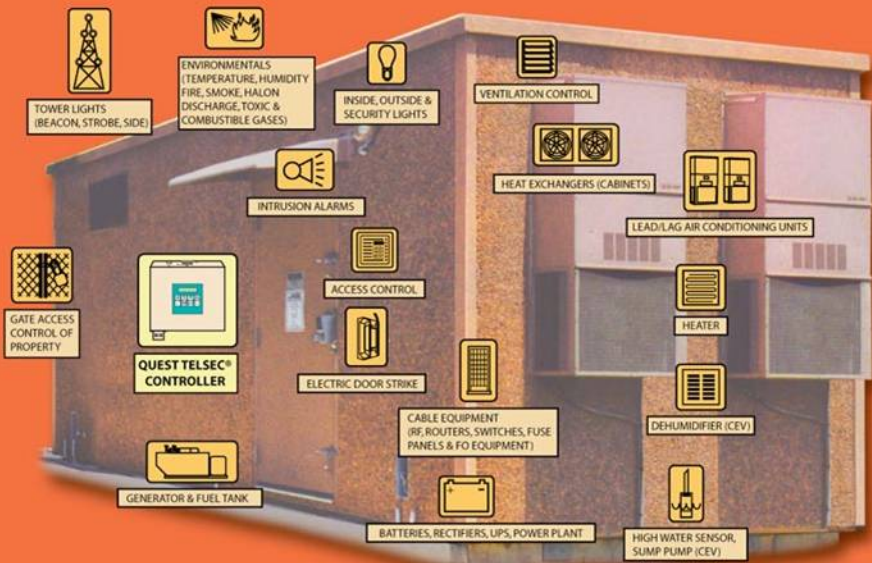

Monitoring and Control Applications for Fiber Hubs, Huts, and Head-Ends

Quest Controllers: Your Smart Eyes and Ears at the Hub and Head-End

Multiple Alarm Transport Options & Notification

(LCD DETAIL)

TELSEC® 2000RM

COMMERCIAL POWER FAIL

ALARM

ALARM CLEAR

**ALARM DESCRIPTION SCROLLS
ACROSS LCD SCREEN**

**ALARM
TRANSPORT**

SNMP/Telnet

**SNMP TRAP TO NMS
OVER ETHERNET**

**REVIEW STATUS
CHANGE SETPOINTS
BYPASS OUTPUTS**

**E-MAIL NOTIFICATION
OVER ETHERNET SENT TO:**

PC

CELL PHONE

PDA

PAGER

http

**WEB BROWSER
OVER ETHERNET**

**REVIEW STATUS
CHANGE SETPOINTS
BYPASS OUTPUTS**