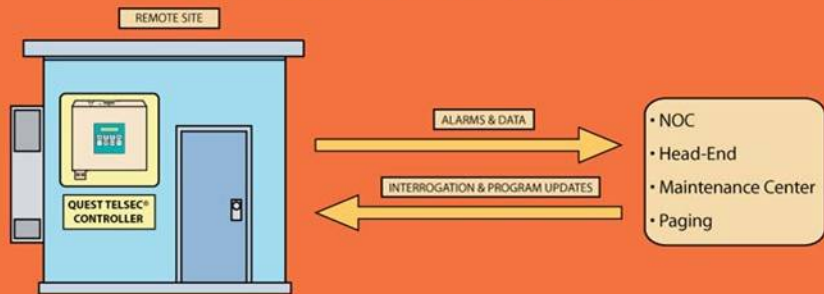

Monitoring and Control Applications for Fiber Hubs, Huts, and Head-Ends

Quest Controllers: Your Smart Eyes and Ears at the Hub and Head-End

Multiple Alarm Transport Options & Notification

(LCD DETAIL)

TELSEC® 2000RM

COMMERCIAL POWER FAIL

ALARM

ALARM CLEAR

**ALARM DESCRIPTION SCROLLS
ACROSS LCD SCREEN**

**ALARM
TRANSPORT**

SNMP/Telnet

**SNMP TRAP TO NMS
OVER ETHERNET**

**REVIEW STATUS
CHANGE SETPOINTS
BYPASS OUTPUTS**